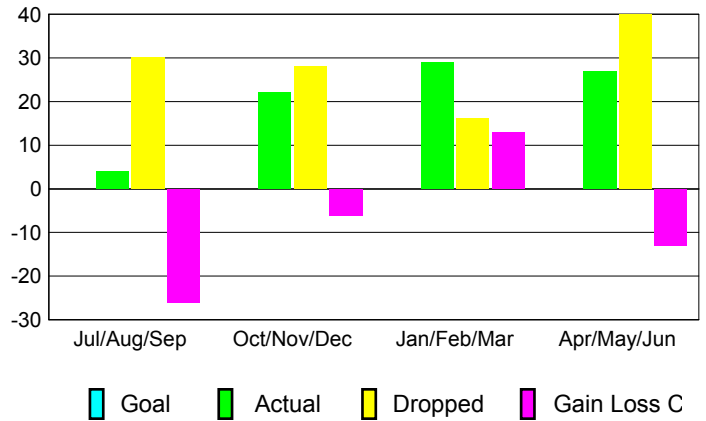

GMT: **JØRN ANDERSEN**

Location: **SWEDEN**

GMT CA: **4**

CLUBS

Month	New Club Goal	Actual New Clubs	Actual Dropped Clubs	Gain/Loss of Clubs
2012-2013				
Jul/Aug/Sep		0	0	0
Oct/Nov/Dec		0	0	0
Jan/Feb/Mar		0	0	0
Apr/May/June		0	0	0
Totals		0	0	0

Club Results 2012-2013

Goal, New, Dropped, Gain/Loss

YTD Status Quo Clubs 2012-2013

Status Quo Clubs Compared to Status Quo Members

Club Gain/Loss 2012-2013

MEMBERSHIP

Month	Net Memb Goal	Actual New Memb	Actual Dropped Memb	Gain/Loss of Memb
2012-2013				
Jul/Aug/Sep		4	30	-26
Oct/Nov/Dec		22	28	-6
Jan/Feb/Mar		29	16	13
Apr/May/June		27	40	-13
Totals		82	114	-32

Membership Results 2012-2013

Goal, New, Dropped, Gain/Loss

Gender Comparison 2012-2013

Membership Gain/Loss 2012-2013